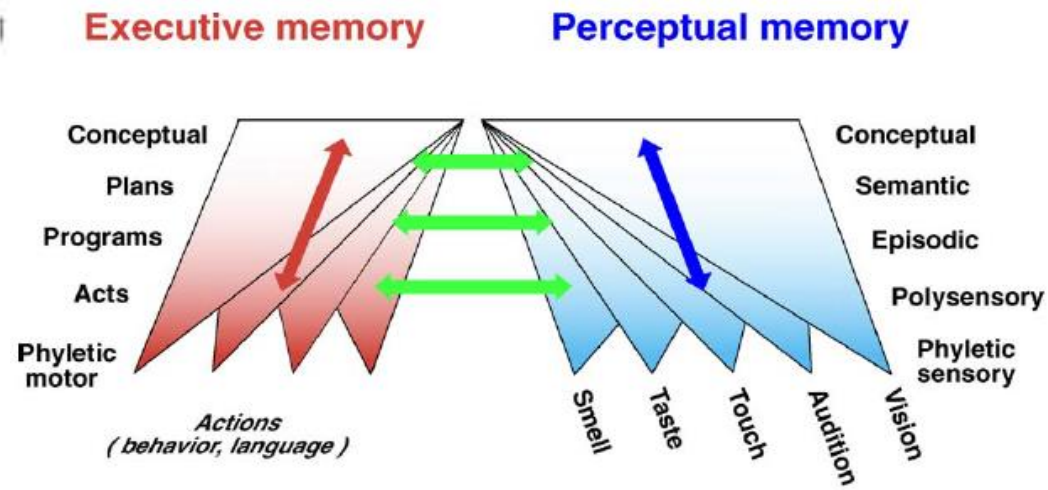

«Neurons that fire together wire together»