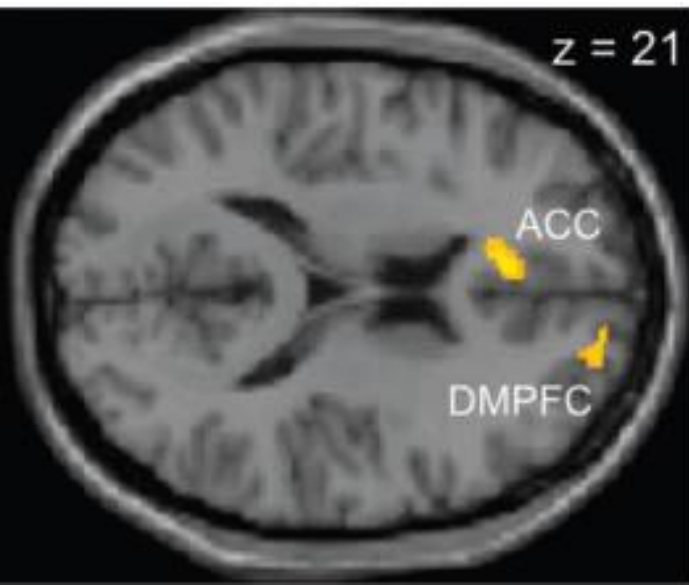

COFFEE CLUB

Prices:

Coffee (with or without milk): 50p
Tea (with or without milk): 30p
Milk only (in your own coffee or tea): 10p
Full cup of milk: 30p

Please put your money in the blue tin.

Thanks, Melissa.

COFFEE CLUB

Prices:

Coffee (with or without milk): 50p
Tea (with or without milk): 30p
Milk only (in your own coffee or tea): 10p
Full cup of milk: 30p

Please put your money in the blue tin.

Thanks, Melissa.