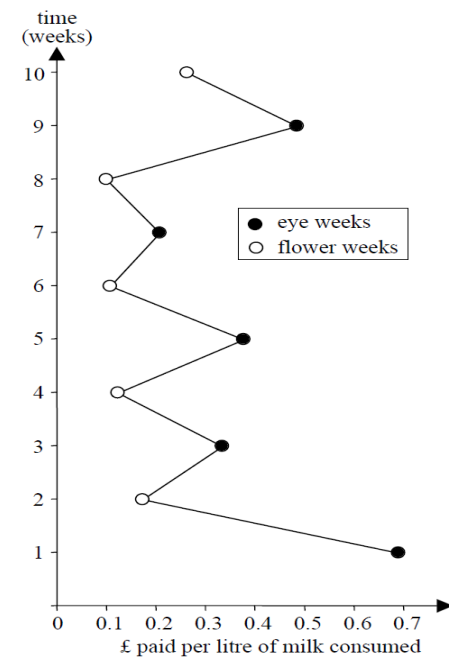

COFFEE CLUB

Prices:

Coffee (with or without milk): 50p
Tea (with or without milk): 30p
Milk only (in your own coffee or tea): 10p
Full cup of milk: 30p

Please put your money in the blue tin.

Thanks, Melissa.

COFFEE CLUB

Prices:

Coffee (with or without milk): 50p
Tea (with or without milk): 30p
Milk only (in your own coffee or tea): 10p
Full cup of milk: 30p

Please put your money in the blue tin.

Thanks, Melissa.